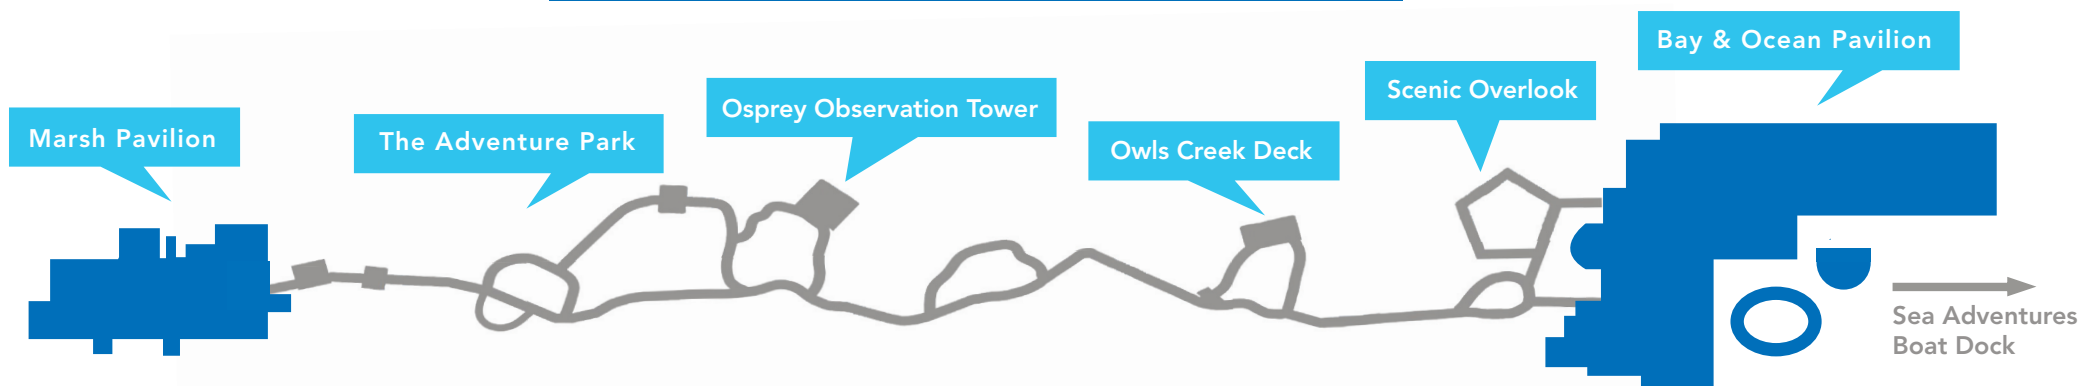

Marsh Pavilion

Bay & Ocean Pavilion

Nature Trail Between Buildings

The Adventure Park
AT VIRGINIA AQUARIUM

The Adventure Park

Summer
9AM – 11PM

Fall, Winter & Spring
Check VirginiaBeachTrees.com
or call (757) 385-4947

Sea ADVENTURES
VIRGINIA AQUARIUM

Sea Adventures

Dolphin Discoveries
March – October

Whales & Wildlife
December – March

Check VAQBoats.com
for more information