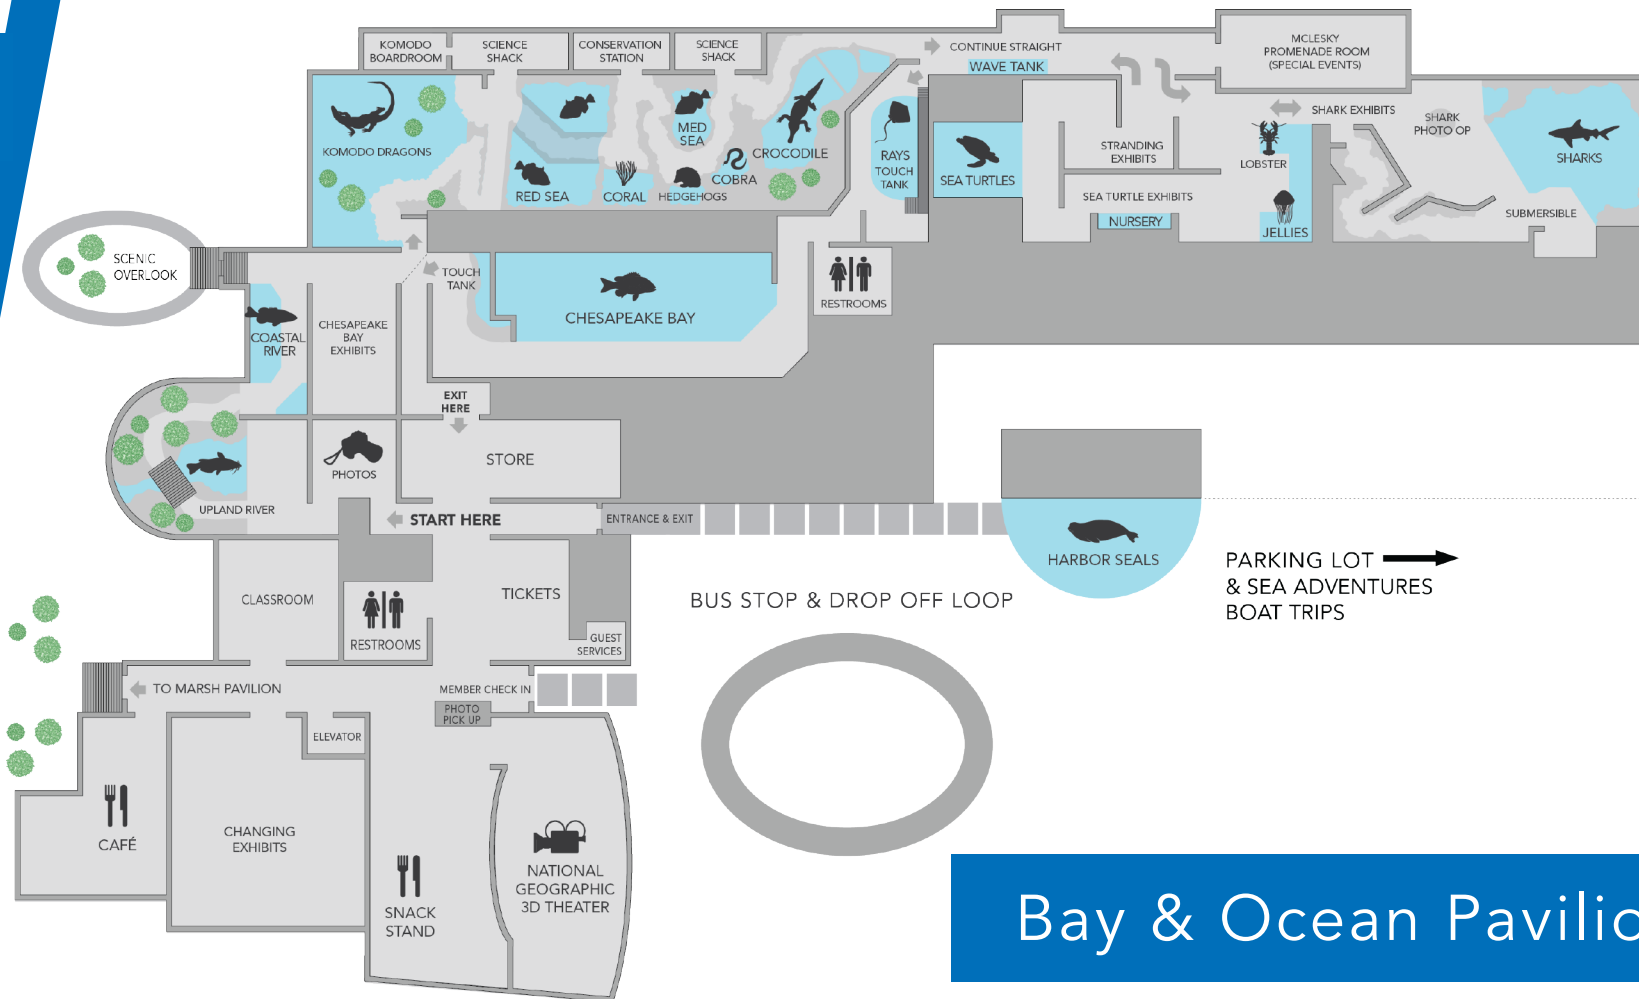

Marsh Pavilion

Bay & Ocean Pavilion

Nature Trail Between Buildings

The Adventure Park
AT VIRGINIA AQUARIUM

The Adventure Park

Summer
9AM – 11PM

Fall, Winter & Spring
Check VirginiaBeachTrees.com
or call (757) 385-4947

Sea ADVENTURES
VIRGINIA AQUARIUM

Sea Adventures

Dolphin Discoveries
March – October

Whales & Wildlife
December – March

Check VAQBoats.com
for more information